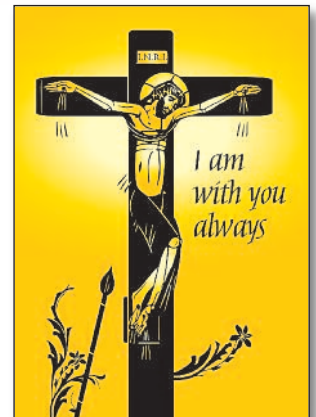

Design code: **916**
I am with you always

'A' SHAPE Designs only available in items and sizes as below

Wall hanging Banners

Product prefix: **BAN**

100% 'natural-feel' polyester / wood rods top & bottom & hanging cord.

52" x 24"	£99.00 + VAT
78" x 35"	£199.00 + VAT
90" x 41"	£236.00 + VAT
102" x 47"	£275.00 + VAT
113" x 52"	£345.00 + VAT

Lectern Frontals

Product prefix: **LF**

100% 'natural-feel' polyester / wood rods top & bottom & adjustable cord.

30" x 14"	£59.00 + VAT
36" x 16.5"	£79.00 + VAT
40" x 18.5"	£89.00 + VAT
52" x 24"	£99.00 + VAT

Roller Banners

Product prefix: **RB**

80 x 200cm (w x h)
Self-winding cassette mechanism made from durable anodised brushed aluminium. 180 micron matt-coated vinyl. Includes a free padded carry bag.

80 x 200cm / £99.00 + VAT

Display Boards

Product prefix: **FM**

Rigid PVC Indoor
5mm thickness
£99.00 + VAT

Product prefix: **DB**

Aluminium Outdoor
3mm thickness
£149.00 + VAT

100 x 46cm (39"x18")
Rounded corners
Pre-drilled holes for fixing

'C' SHAPE

Wall hanging Banners

Product prefix: **BAN**

52" x 30"	£130.00 + VAT
62" x 35"	£175.00 + VAT

'B' SHAPE

Wall hanging Banners

Product prefix: **BAN**

52" x 37"	£165.00 + VAT
72" x 52"	£270.00 + VAT

HOW TO ORDER (example)

1) Choose your product and state the **Product Prefix**.
2) Add the **Design Code** in red that's below the image.
3) If ordering a banner or lectern frontal, add the **Size Code** (shown in blue).

Product Prefix → **BAN** **220** **52** ← Size Code
↑ Design Code

Prices & specifications are subject to change without prior notice.